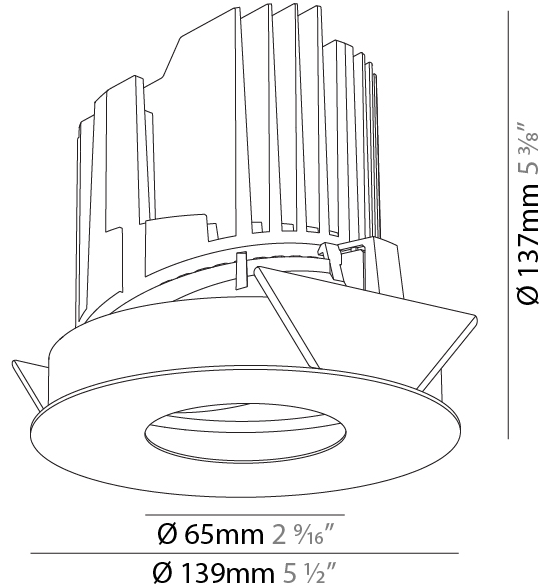

PHYSICAL

Shape: Round
Diameter (mm): 139
Diameter (in): 5 1/2
Height (mm): 137
Height (in): 5 3/8
Ceiling Thickness (mm): 10 / 12.5 / 15 / 25
Ceiling Thickness (in): 3/8 or 1/2 or 9/16
Min. Recessing Depth (mm): 150
Min. Recessing Depth (in): 5 7/8
Light Distribution: Adjustable / Asymmetric
Weight (kg): 0.865
Weight (lbs): 1.9
Fixture Finish: SSR / BKV / CWI / CRY / HAB / UFT / ITA / RUA / FTG / MYG / LOD / PUS / FRO / FUP / KIA / POP / BLS / SPG / MEY / GOH / GUM / CHC / COM / ABZ / JAG / OBR / MOS / ROR
Fixture Material: Aluminum Die Cast
Cut-out Measurements: 130mm / 5 1/8"

ELECTRICAL

Lamp Type: LED (Zhaga Standard)
Input Wattage (W): 28.6
Total Output Wattage (W): 26
Dimming: Tri-Mode (Non-Dimming and Phase Dimming (120Vac only) and 0-10V Dimming)
Driver Included: No
Driver Location: Recessed Housing
Driver Type: Constant Current - Universal
Housing: See components
Input Voltage (V): 120 - 277
Constant Current (MA): 700

LED

Number of LEDs: 1
Color Temperature (°K): 2700 / 3000 / 3500 / 4000
Max. Delivered Lumen (lm): 1890 / 1930 / 2028 / 2070
Nominal Lumen (lm): 3210 / 3290 / 3459 / 3530
CRI: >90 CRI
Lamp Life (hrs): 50000

OPTICAL

Reflector°: 20 / 25 / 40
Adjustability: Fixed

RATINGS AND CERTIFICATIONS

Certified By: Certified for North American Standards
IP rating: IP20